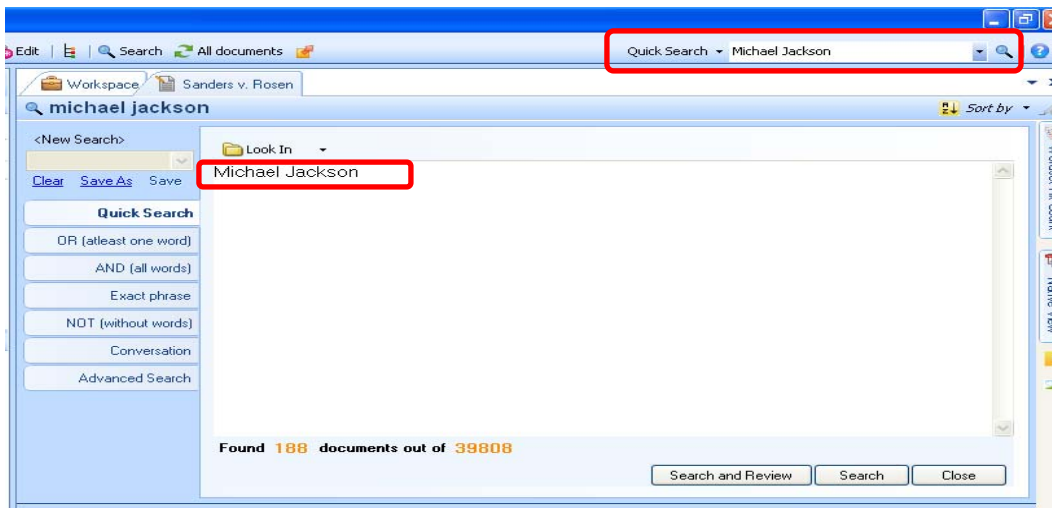

QUICK SEARCH

1. You can search phrase using **Quick Search** in tool bar (or) in **Search** wizard

2. Type **your search phrase** in  box in the tool bar on the right side

3. Click  button or press ENTER
4. In search results document, searched keyword **investment** is highlighted
5. Search returned **1023** documents out of **46481** for word **investment**
6. Click  and make sure that **Quick Search** option is clicked
7. Type **your search phrase** in white space
8. Click **Search and Review**
9. In search results document, searched keyword **James Steffes** is highlighted
10. Search returned **365** documents out of **46481** for word **James Steffes**